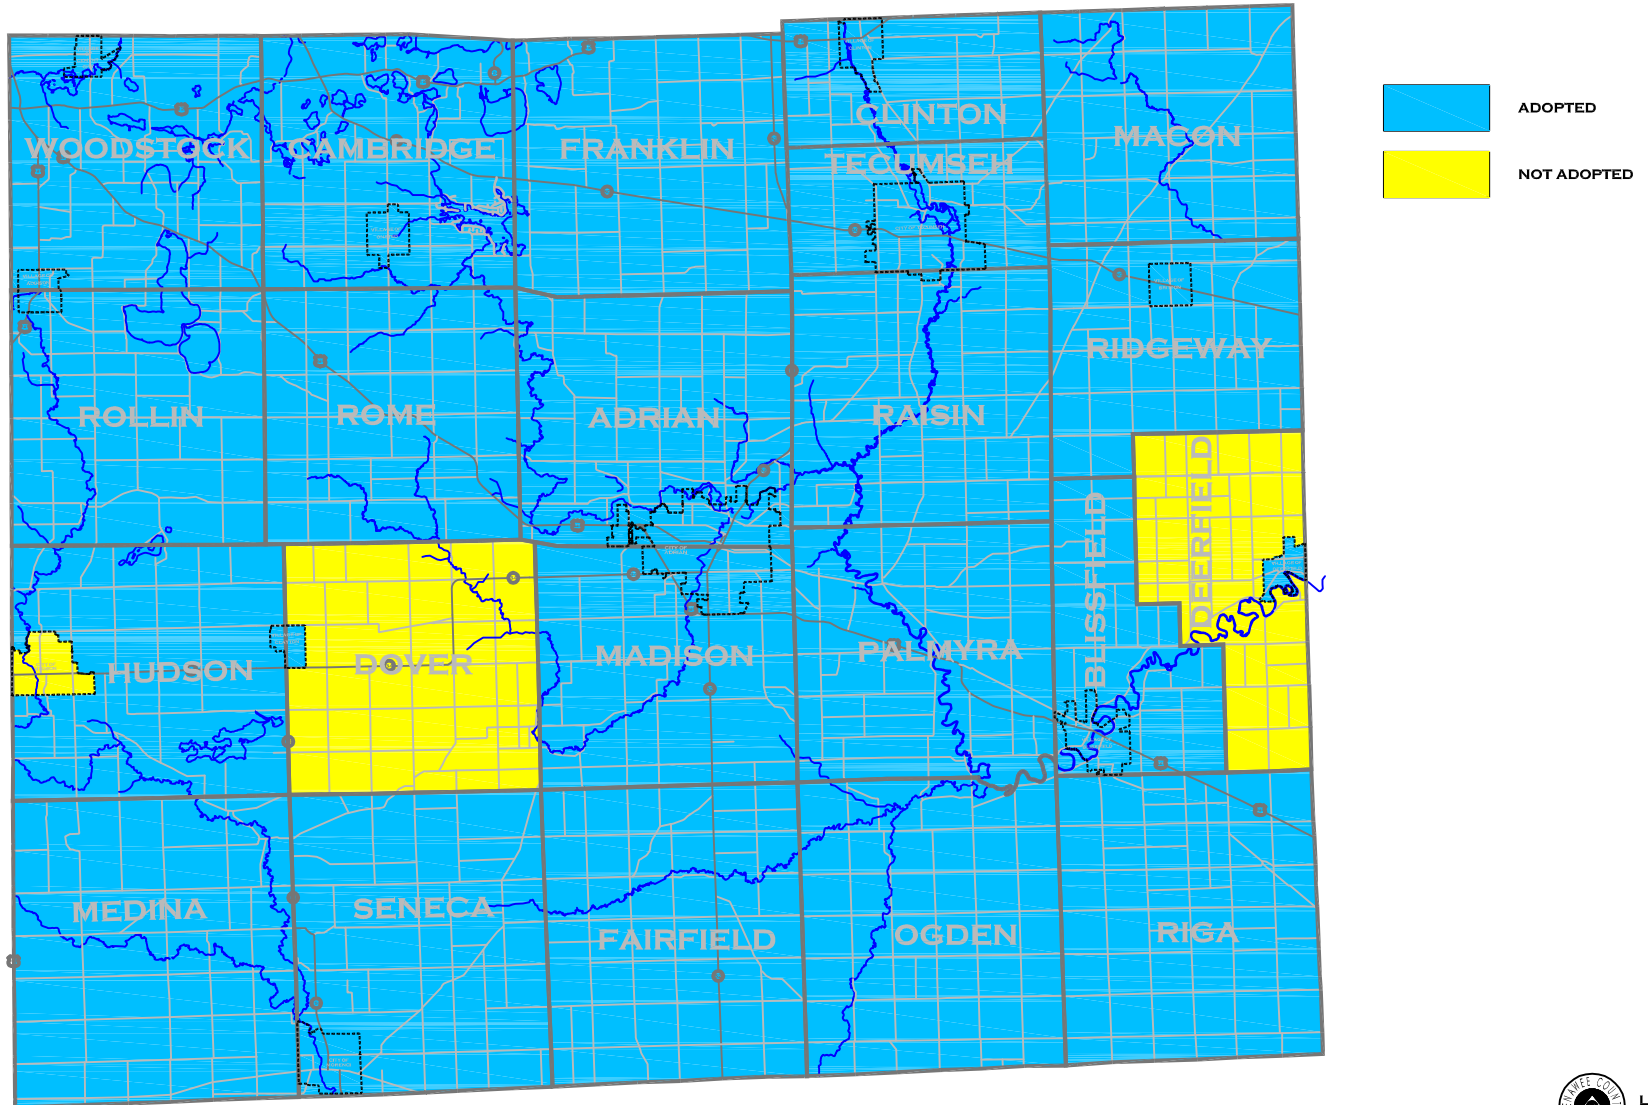

LCDC STORMWATER PLAN ADOPTIONS

LENAWEE COUNTY, MICHIGAN

LENAWEE COUNTY
MAPPING

REVISED 2/2/12 SAW

C:\STORM_WATER\LCDC SWP ADOPTION.OWG