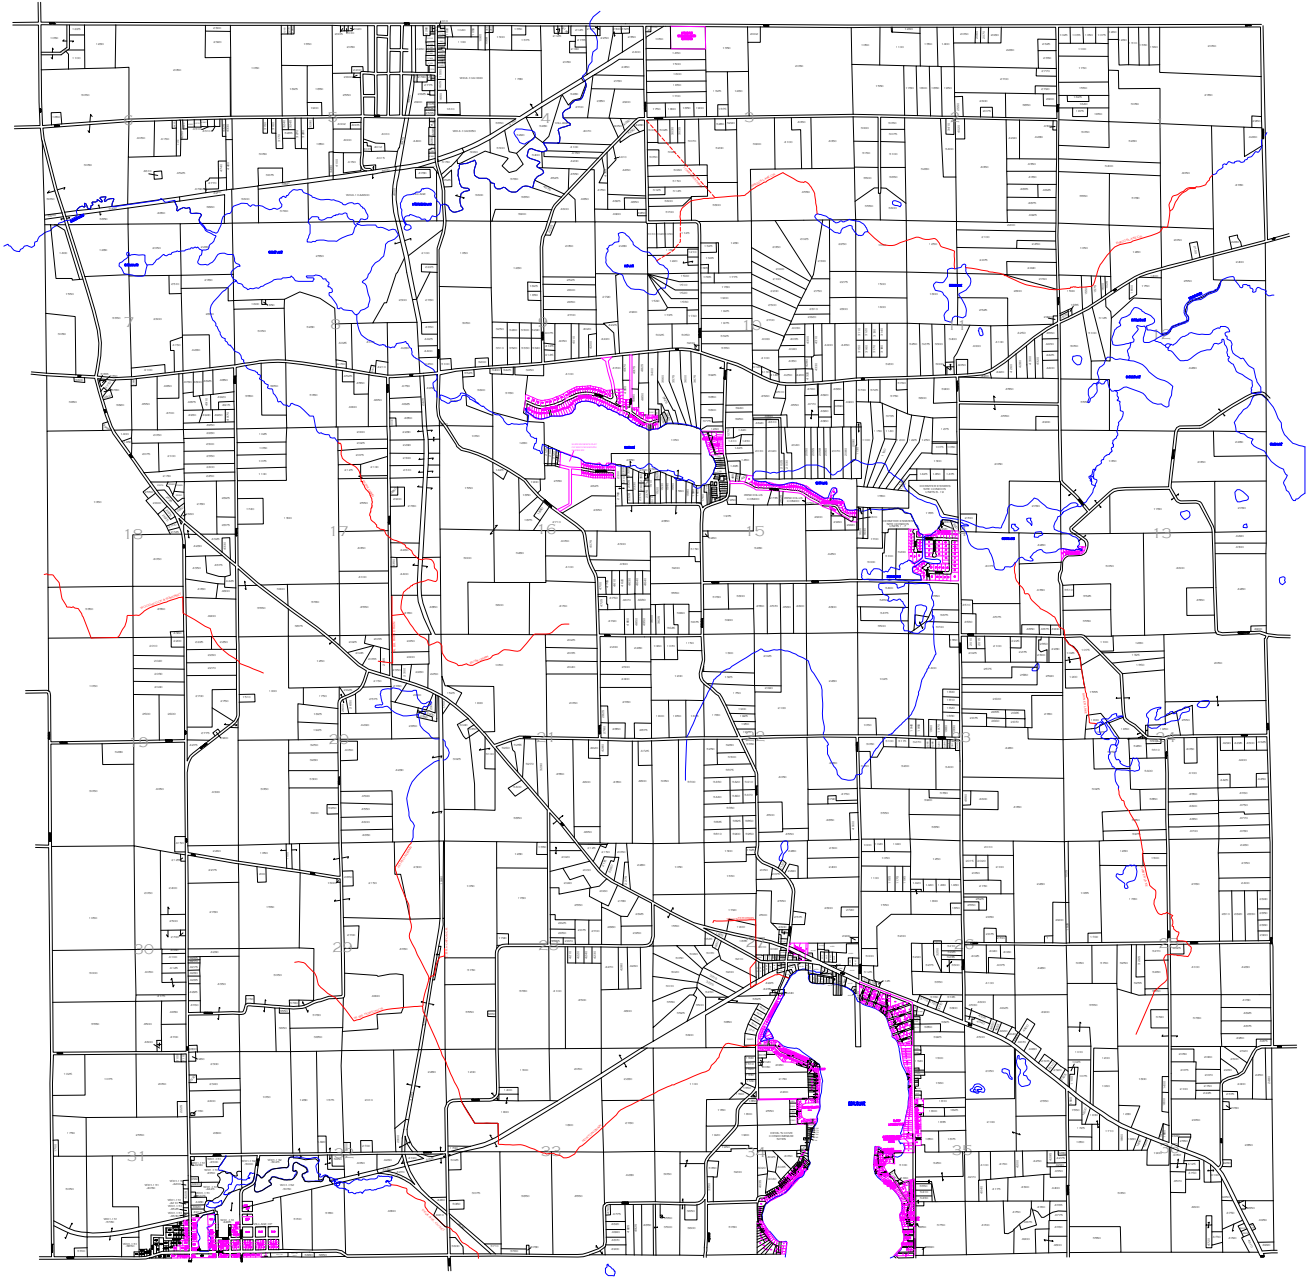

WOODSTOCK TOWNSHIP (T.5S. - R.1E.) LENAWEE COUNTY

DESIGNATED COUNTY DRAINS

*NOTE: THIS MAP IS INTENDED FOR ILLUSTRATION/REFERENCE ONLY.
LENAWEE COUNTY DOES NOT WARRANT THE ACCURACY OF THIS MAP.