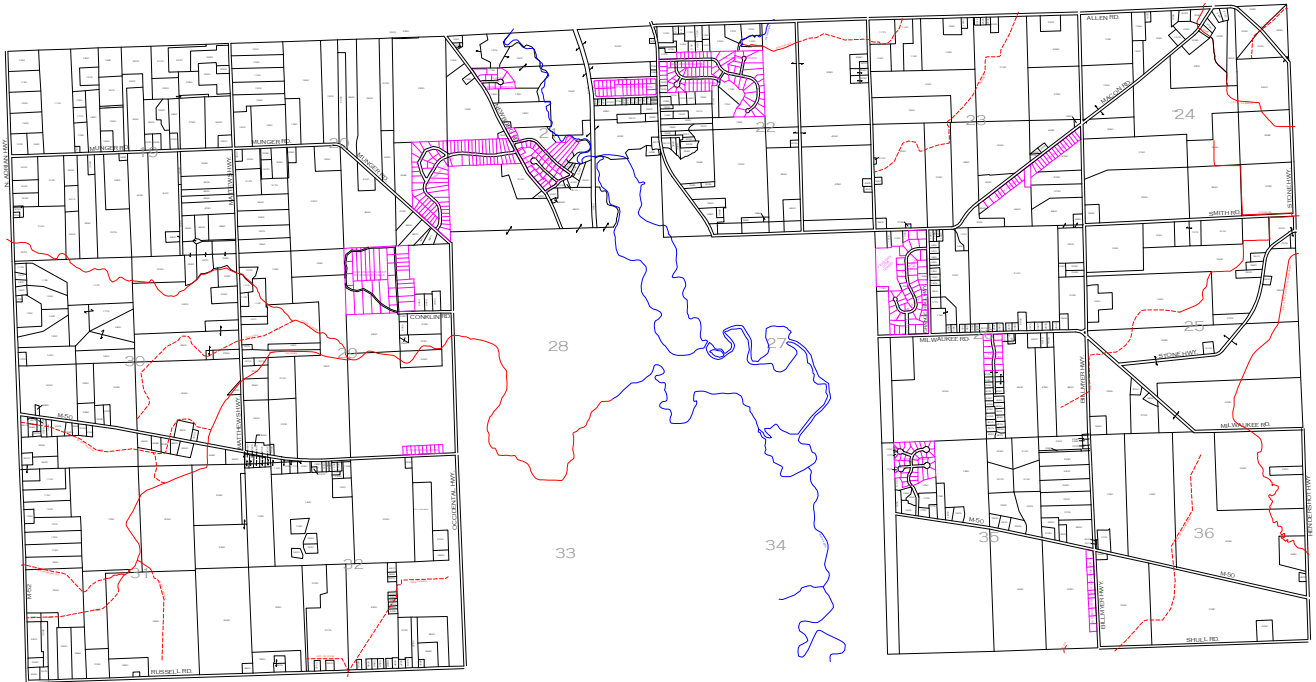

TECUMSEH TOWNSHIP (T.5S. - R.4E.)
LENAWEE COUNTY

DESIGNATED COUNTY DRAINS