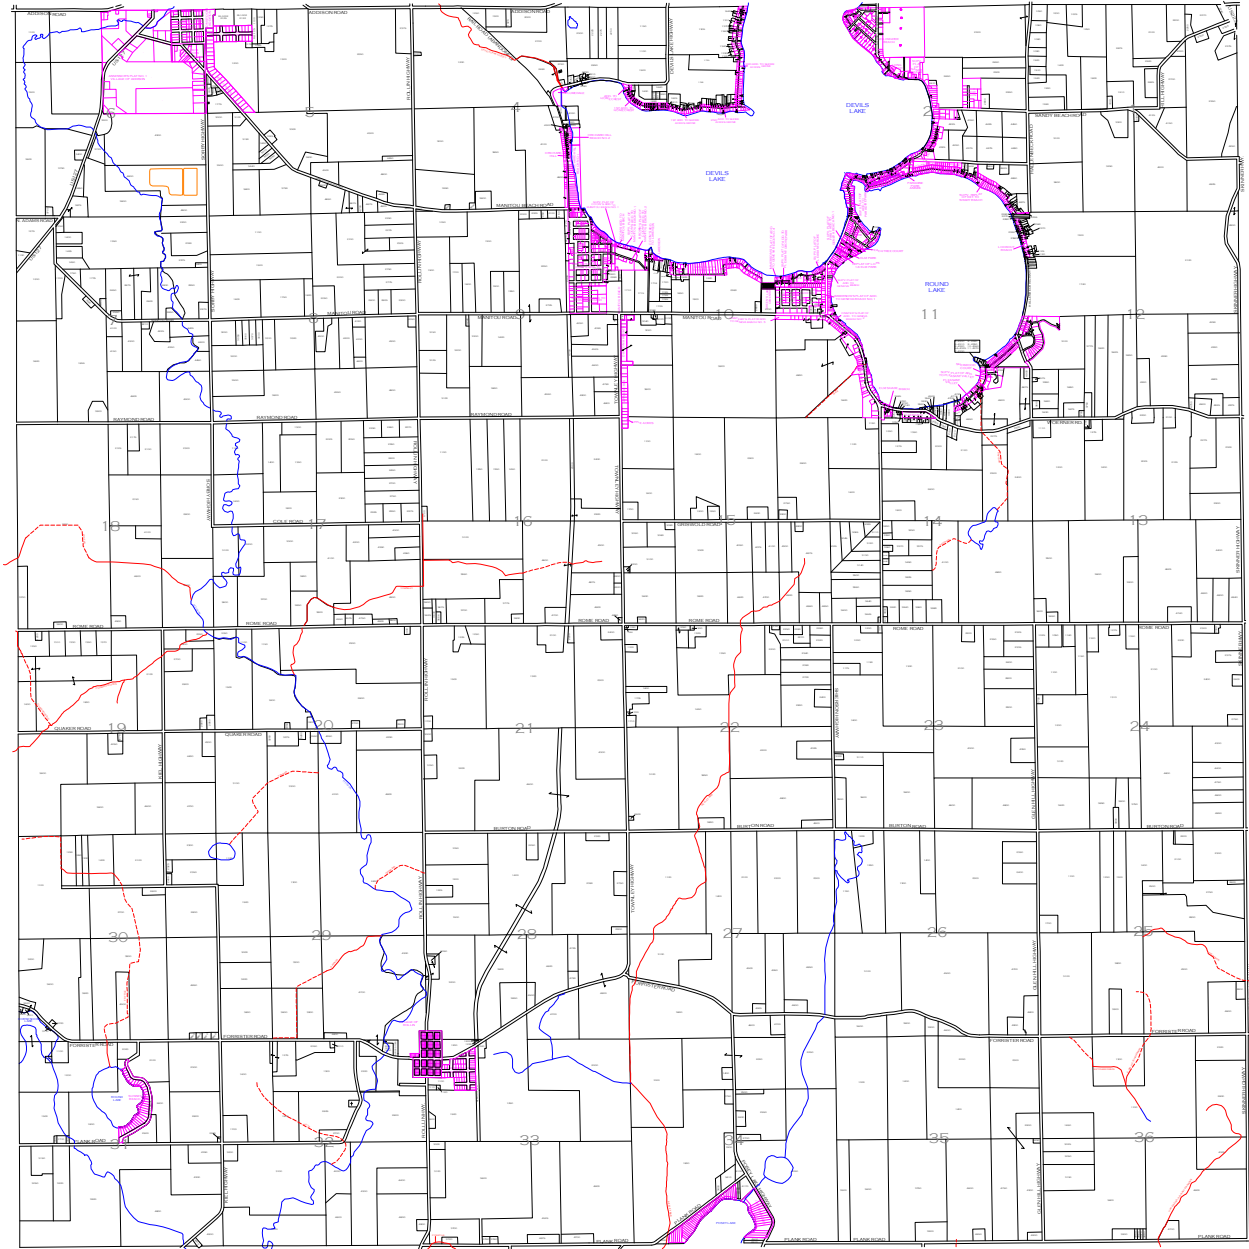

# ROLLIN TOWNSHIP (T.6S. - R.1E.) LENAWEE COUNTY

## DESIGNATED COUNTY DRAINS

\*NOTE: THIS MAP IS INTENDED FOR ILLUSTRATION/REFERENCE ONLY.  
LENAWEE COUNTY DOES NOT WARRANT THE ACCURACY OF THIS MAP.