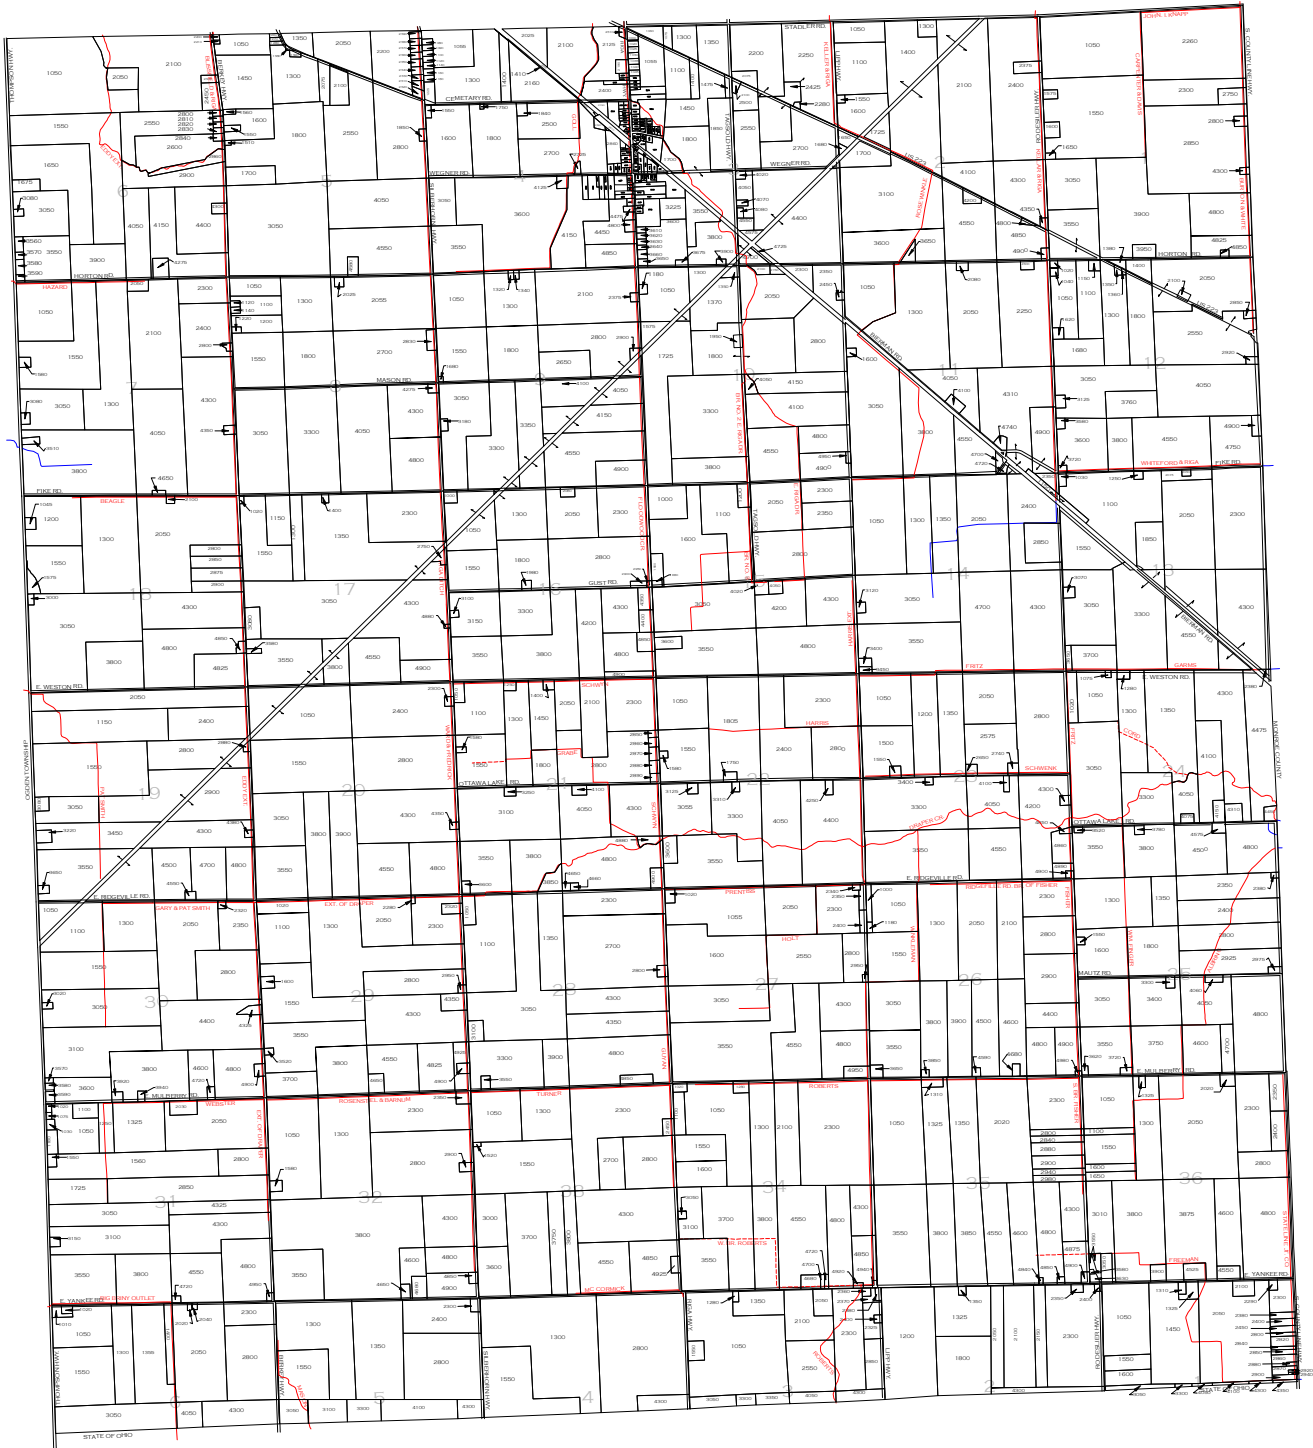

RIGA TOWNSHIP (T.8-9S. - R.5E.) LENAWEE COUNTY

DESIGNATED COUNTY DRAINS

*NOTE: THIS MAP IS INTENDED FOR ILLUSTRATION/REFERENCE ONLY.
LENAWEE COUNTY DOES NOT WARRANT THE ACCURACY OF THIS MAP.