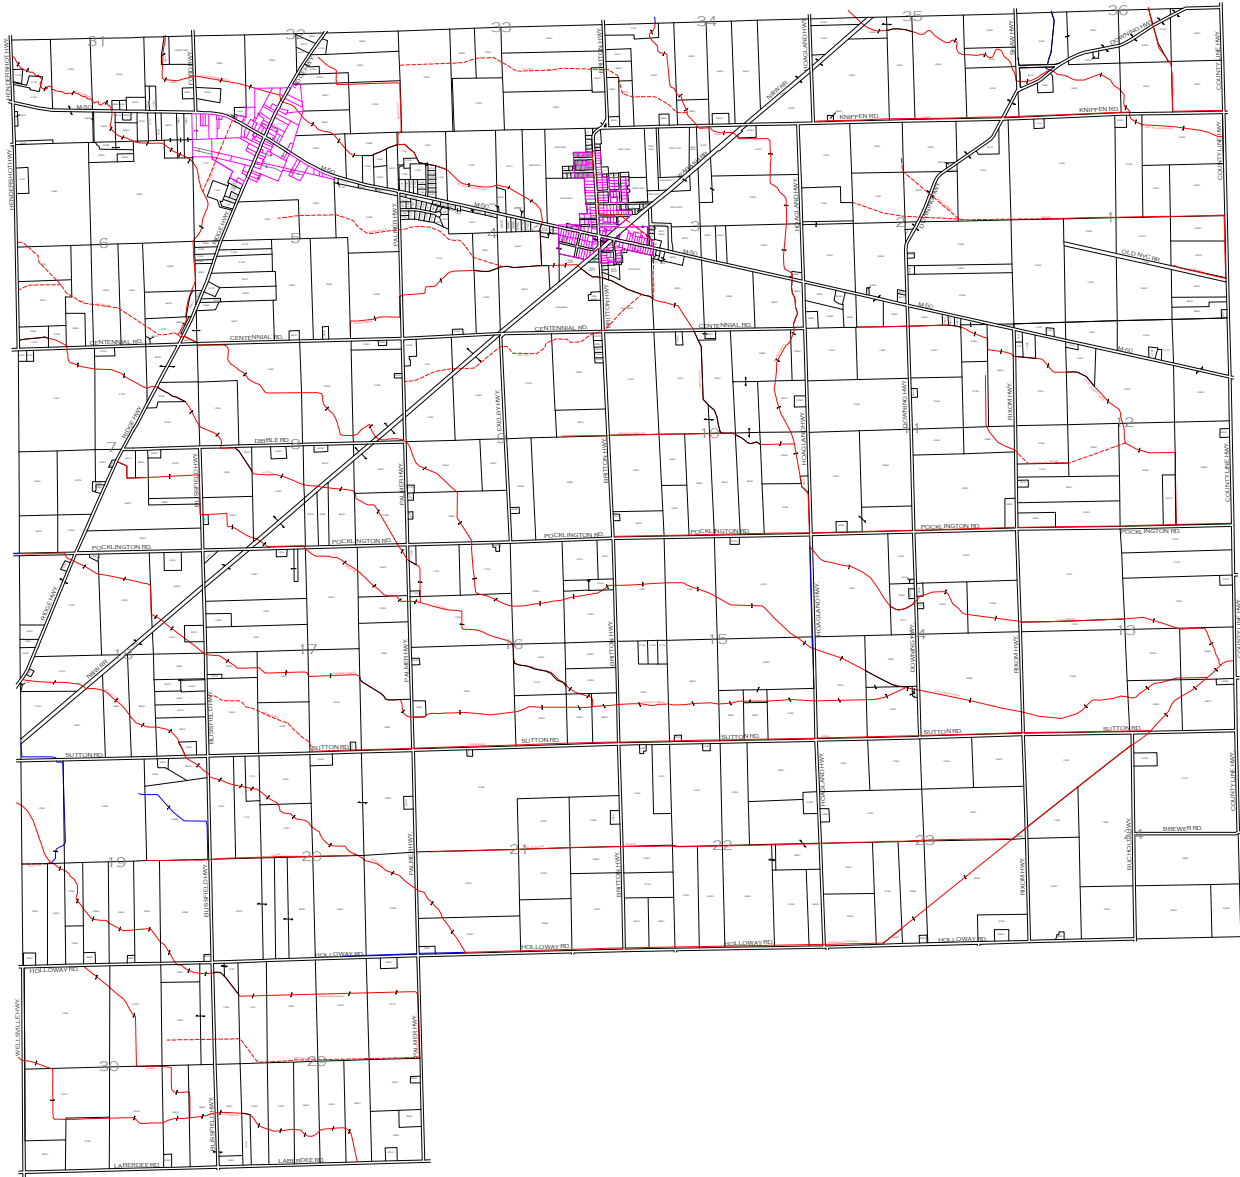

RIDGEWAY TOWNSHIP (T.5-6S. - R.5E.)
LENAWEE COUNTY

DESIGNATED COUNTY DRAINS