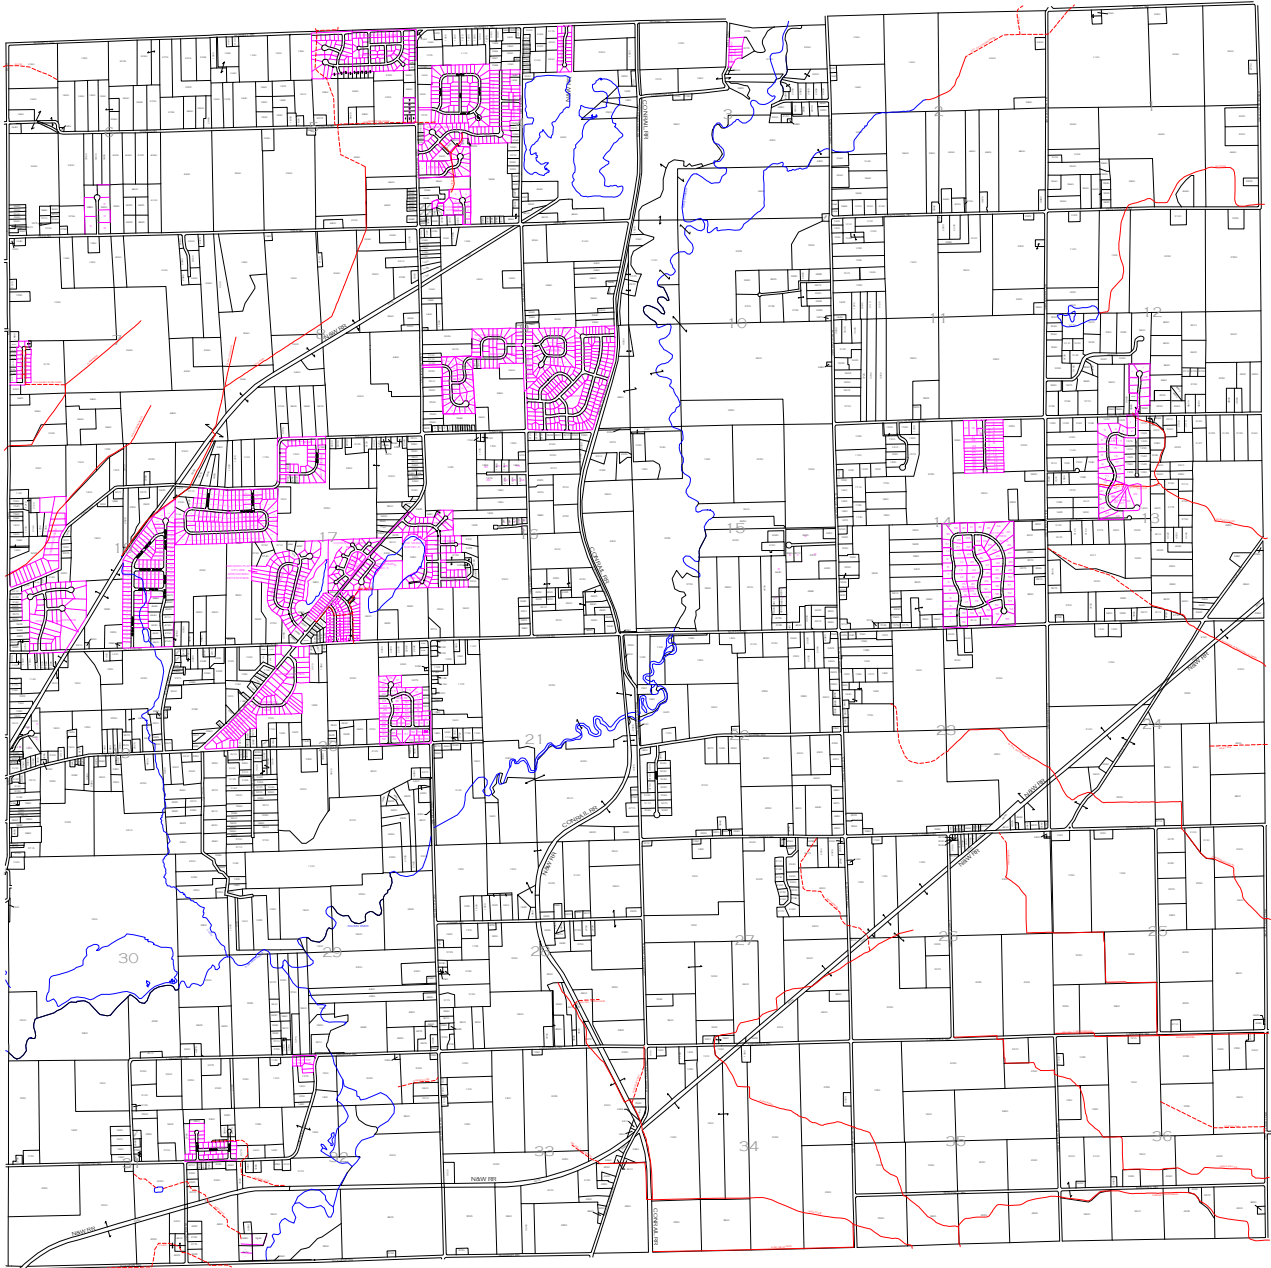

RAISIN TOWNSHIP (T.6S. - R.4E.) LENAWEE COUNTY

DESIGNATED COUNTY DRAINS

*NOTE: THIS MAP IS INTENDED FOR ILLUSTRATION/REFERENCE ONLY.
LENAWEE COUNTY DOES NOT WARRANT THE ACCURACY OF THIS MAP.