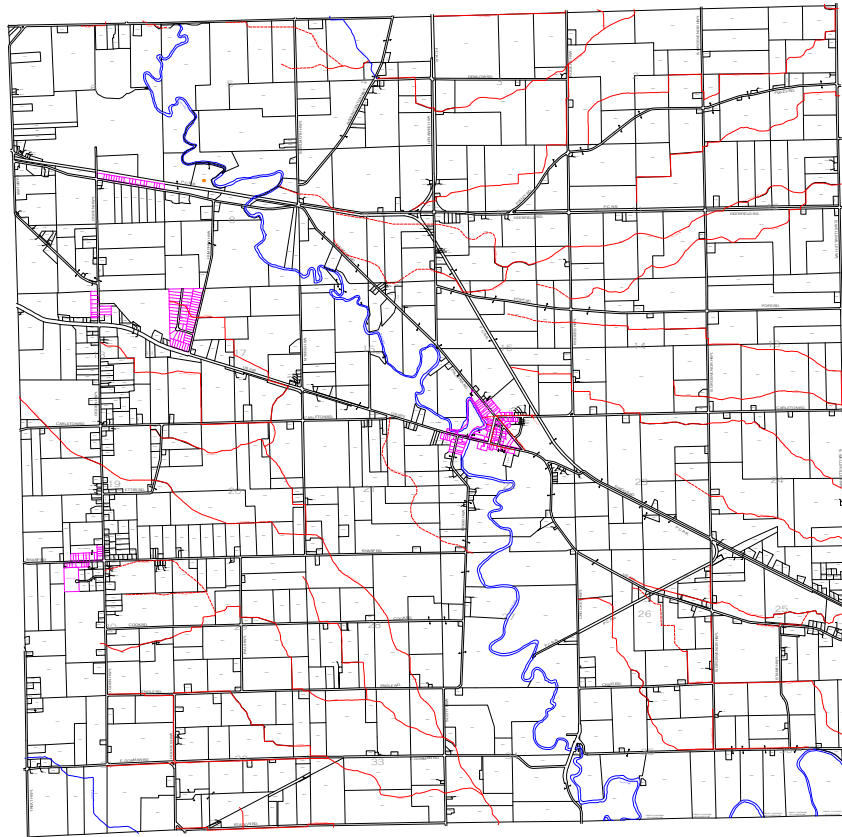

PALMYRA TOWNSHIP (T.7-8S. - R.4E.)
LENAWEE COUNTY

DESIGNATED COUNTY DRAINS