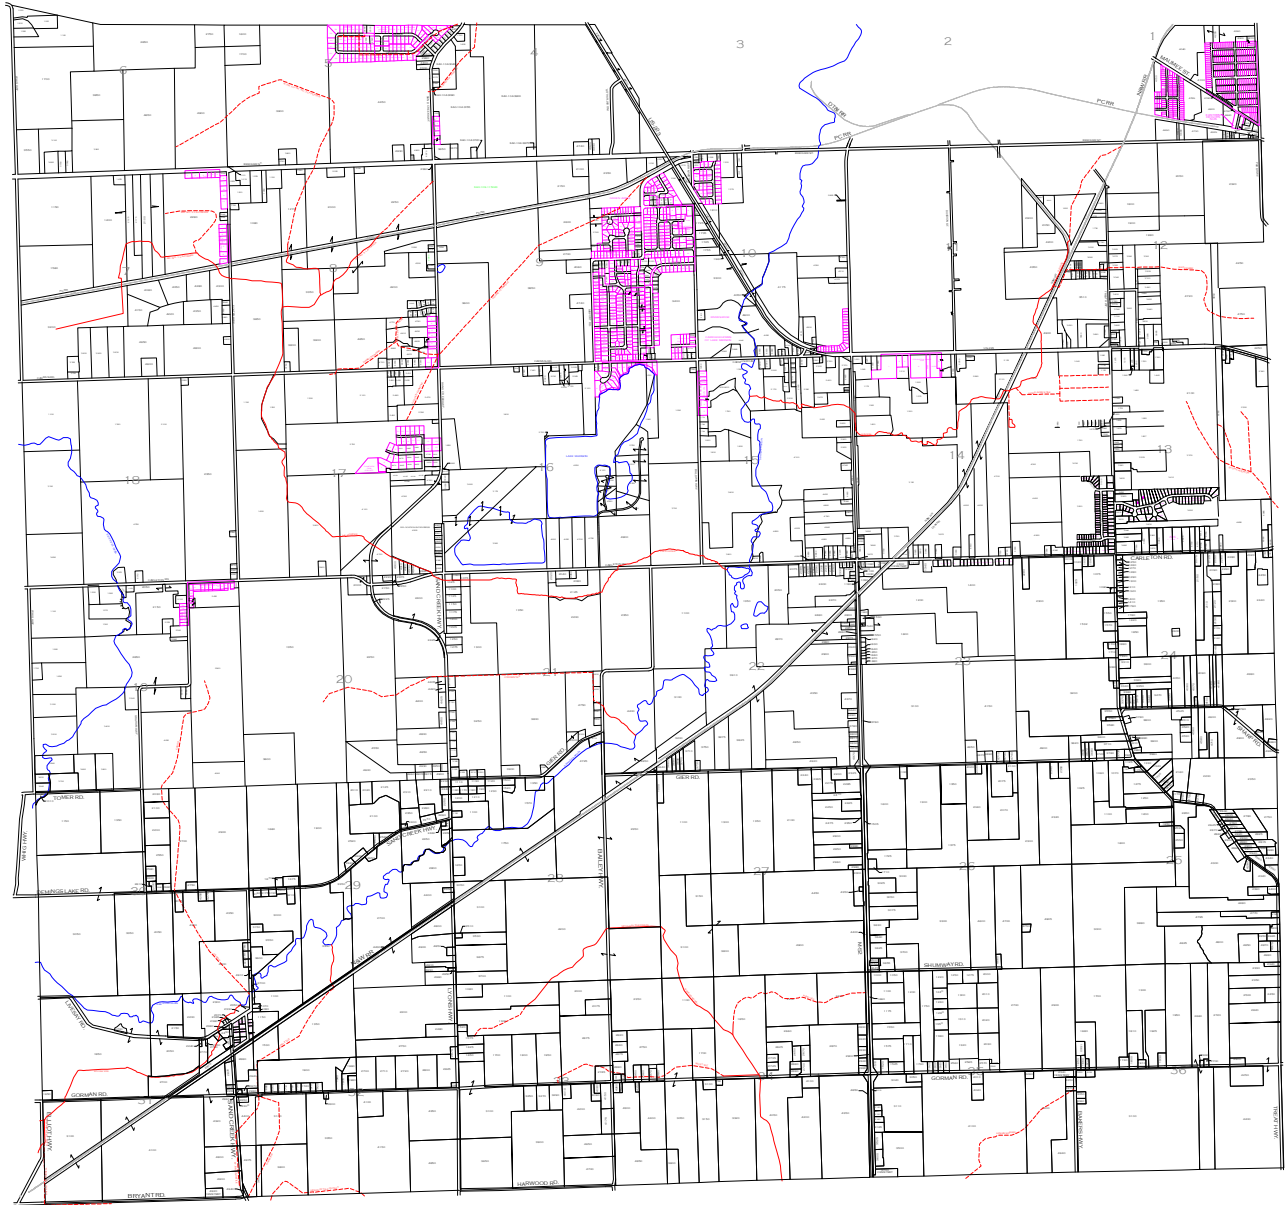

MADISON TOWNSHIP (T.7S. - R.3E.) LENAWEE COUNTY

DESIGNATED COUNTY DRAINS

*NOTE: THIS MAP IS INTENDED FOR ILLUSTRATION/REFERENCE ONLY.
LENAWEE COUNTY DOES NOT WARRANT THE ACCURACY OF THIS MAP.