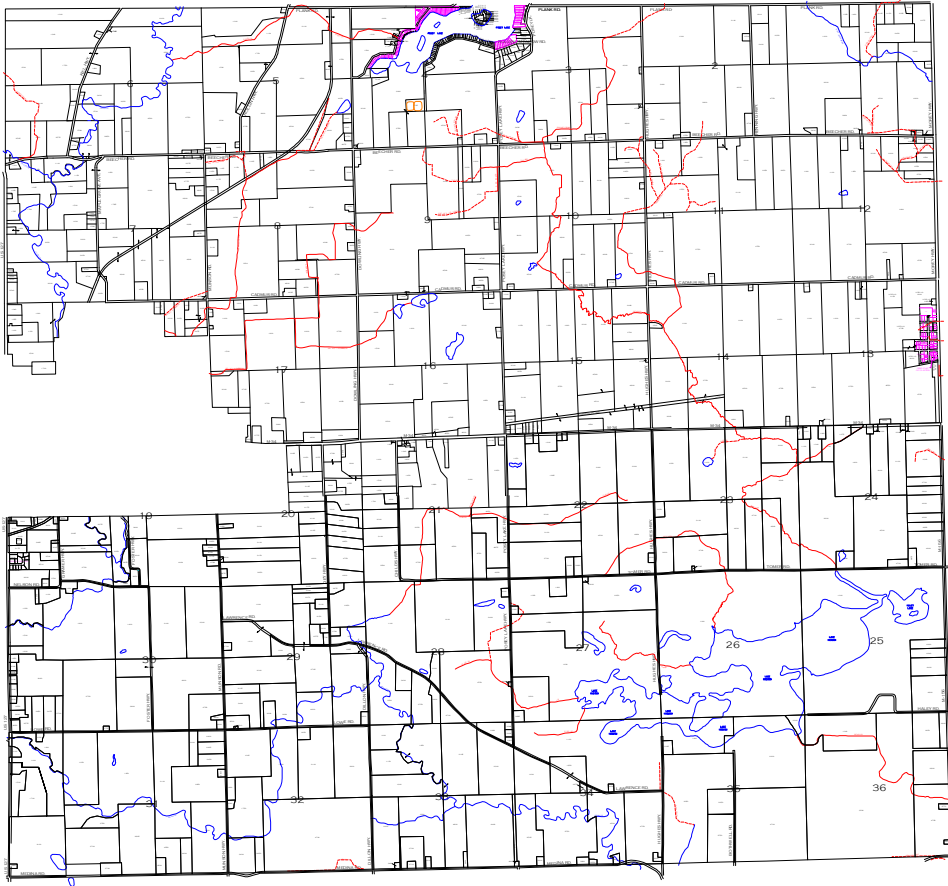

HUDSON TOWNSHIP (T.7S. - R.1E.)
LENAWEE COUNTY

DESIGNATED COUNTY DRAINS