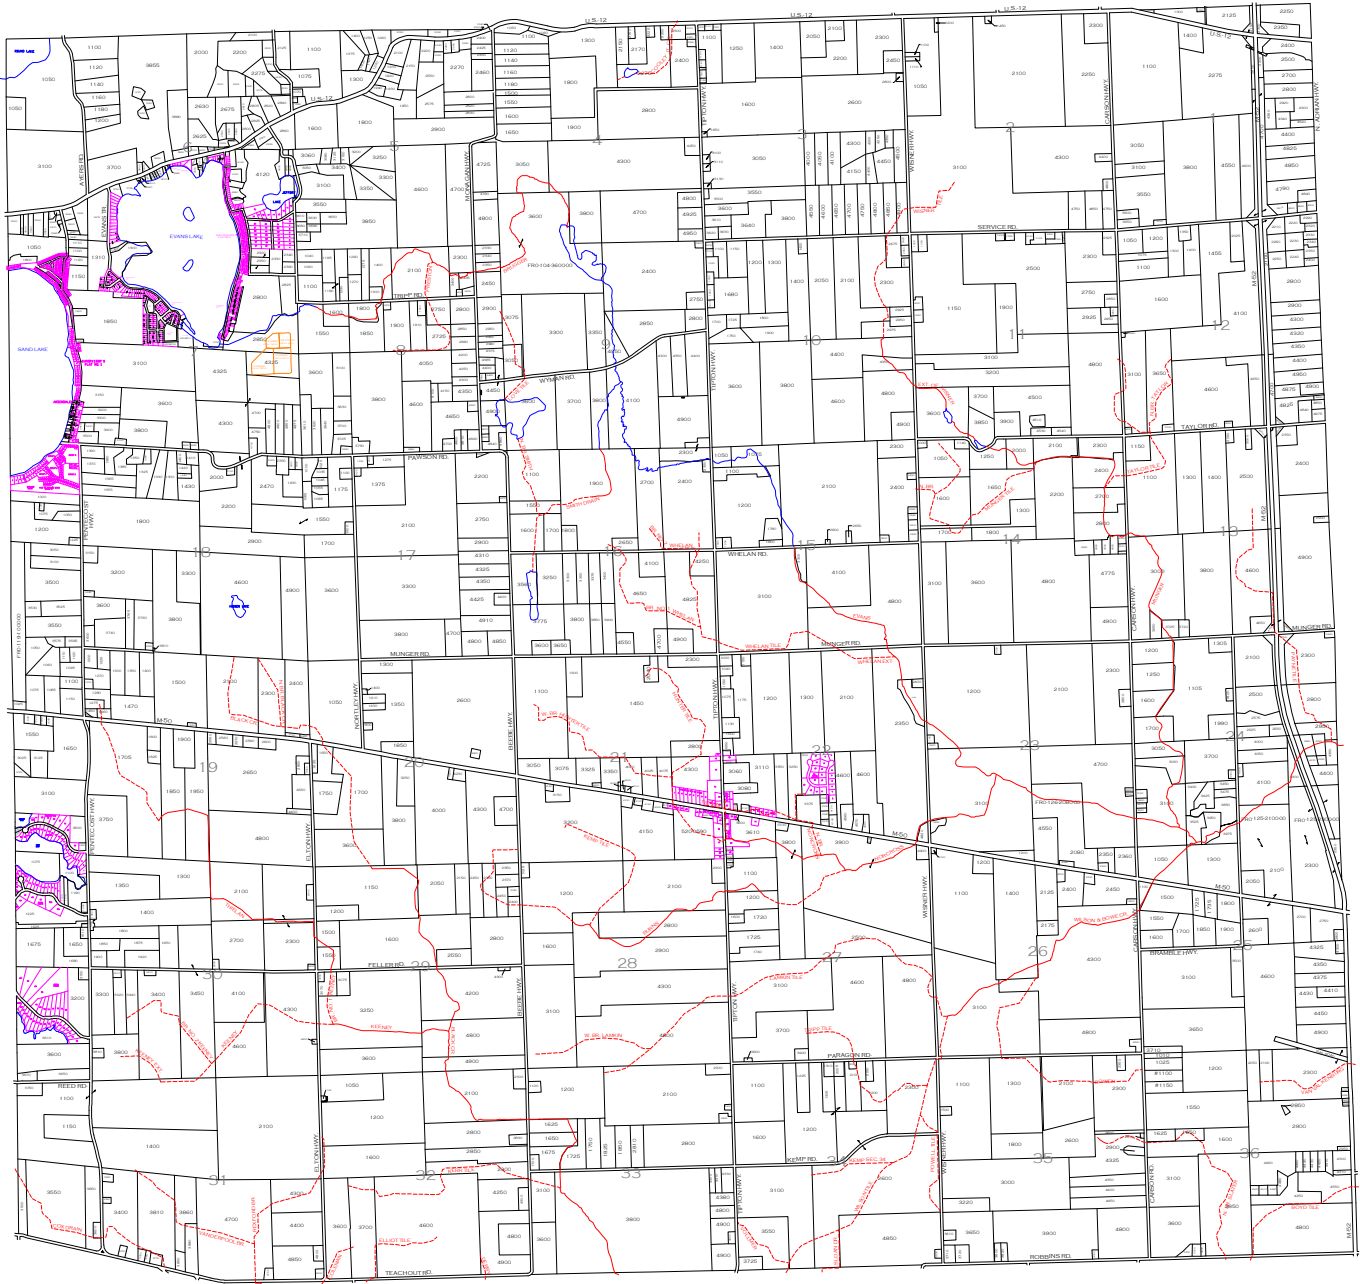

FRANKLIN TOWNSHIP (T.5S. - R.3E.) LENAWEE COUNTY

DESIGNATED COUNTY DRAINS

*NOTE: THIS MAP IS INTENDED FOR ILLUSTRATION/REFERENCE ONLY.
LENAWEE COUNTY DOES NOT WARRANT THE ACCURACY OF THIS MAP.