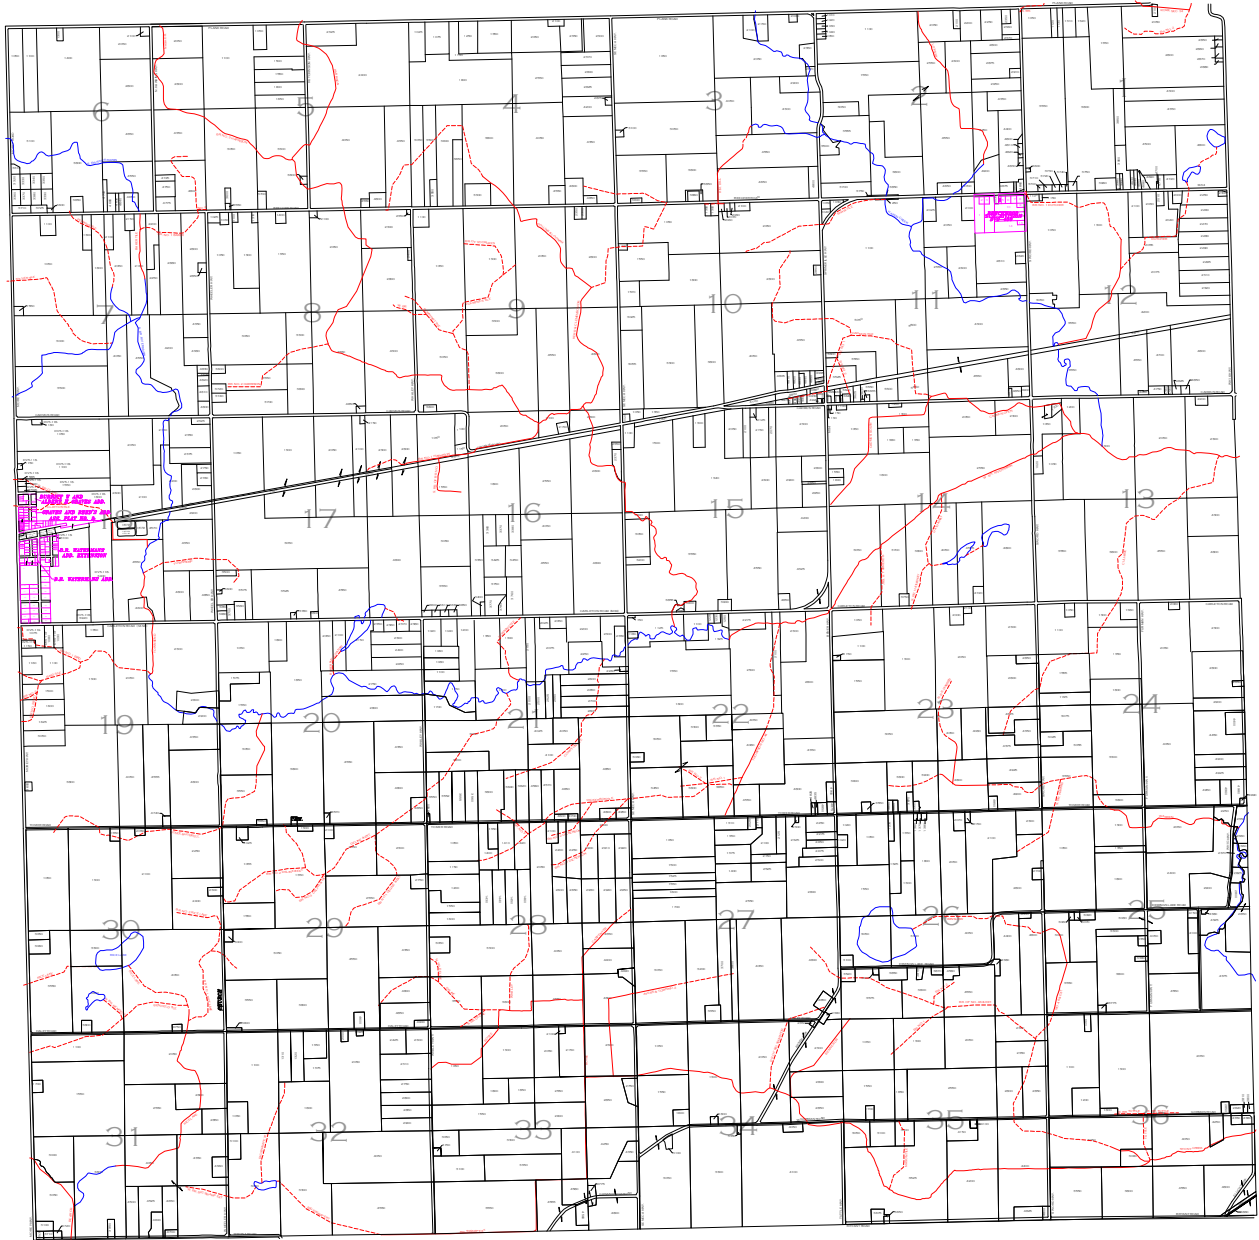

DOVER TOWNSHIP (T.7S. - R.2E.)  
LENAWEE COUNTY

DESIGNATED COUNTY DRAINS

\*NOTE: THIS MAP IS INTENDED FOR ILLUSTRATION/REFERENCE ONLY.  
LENAWEE COUNTY DOES NOT WARRANT THE ACCURACY OF THIS MAP.