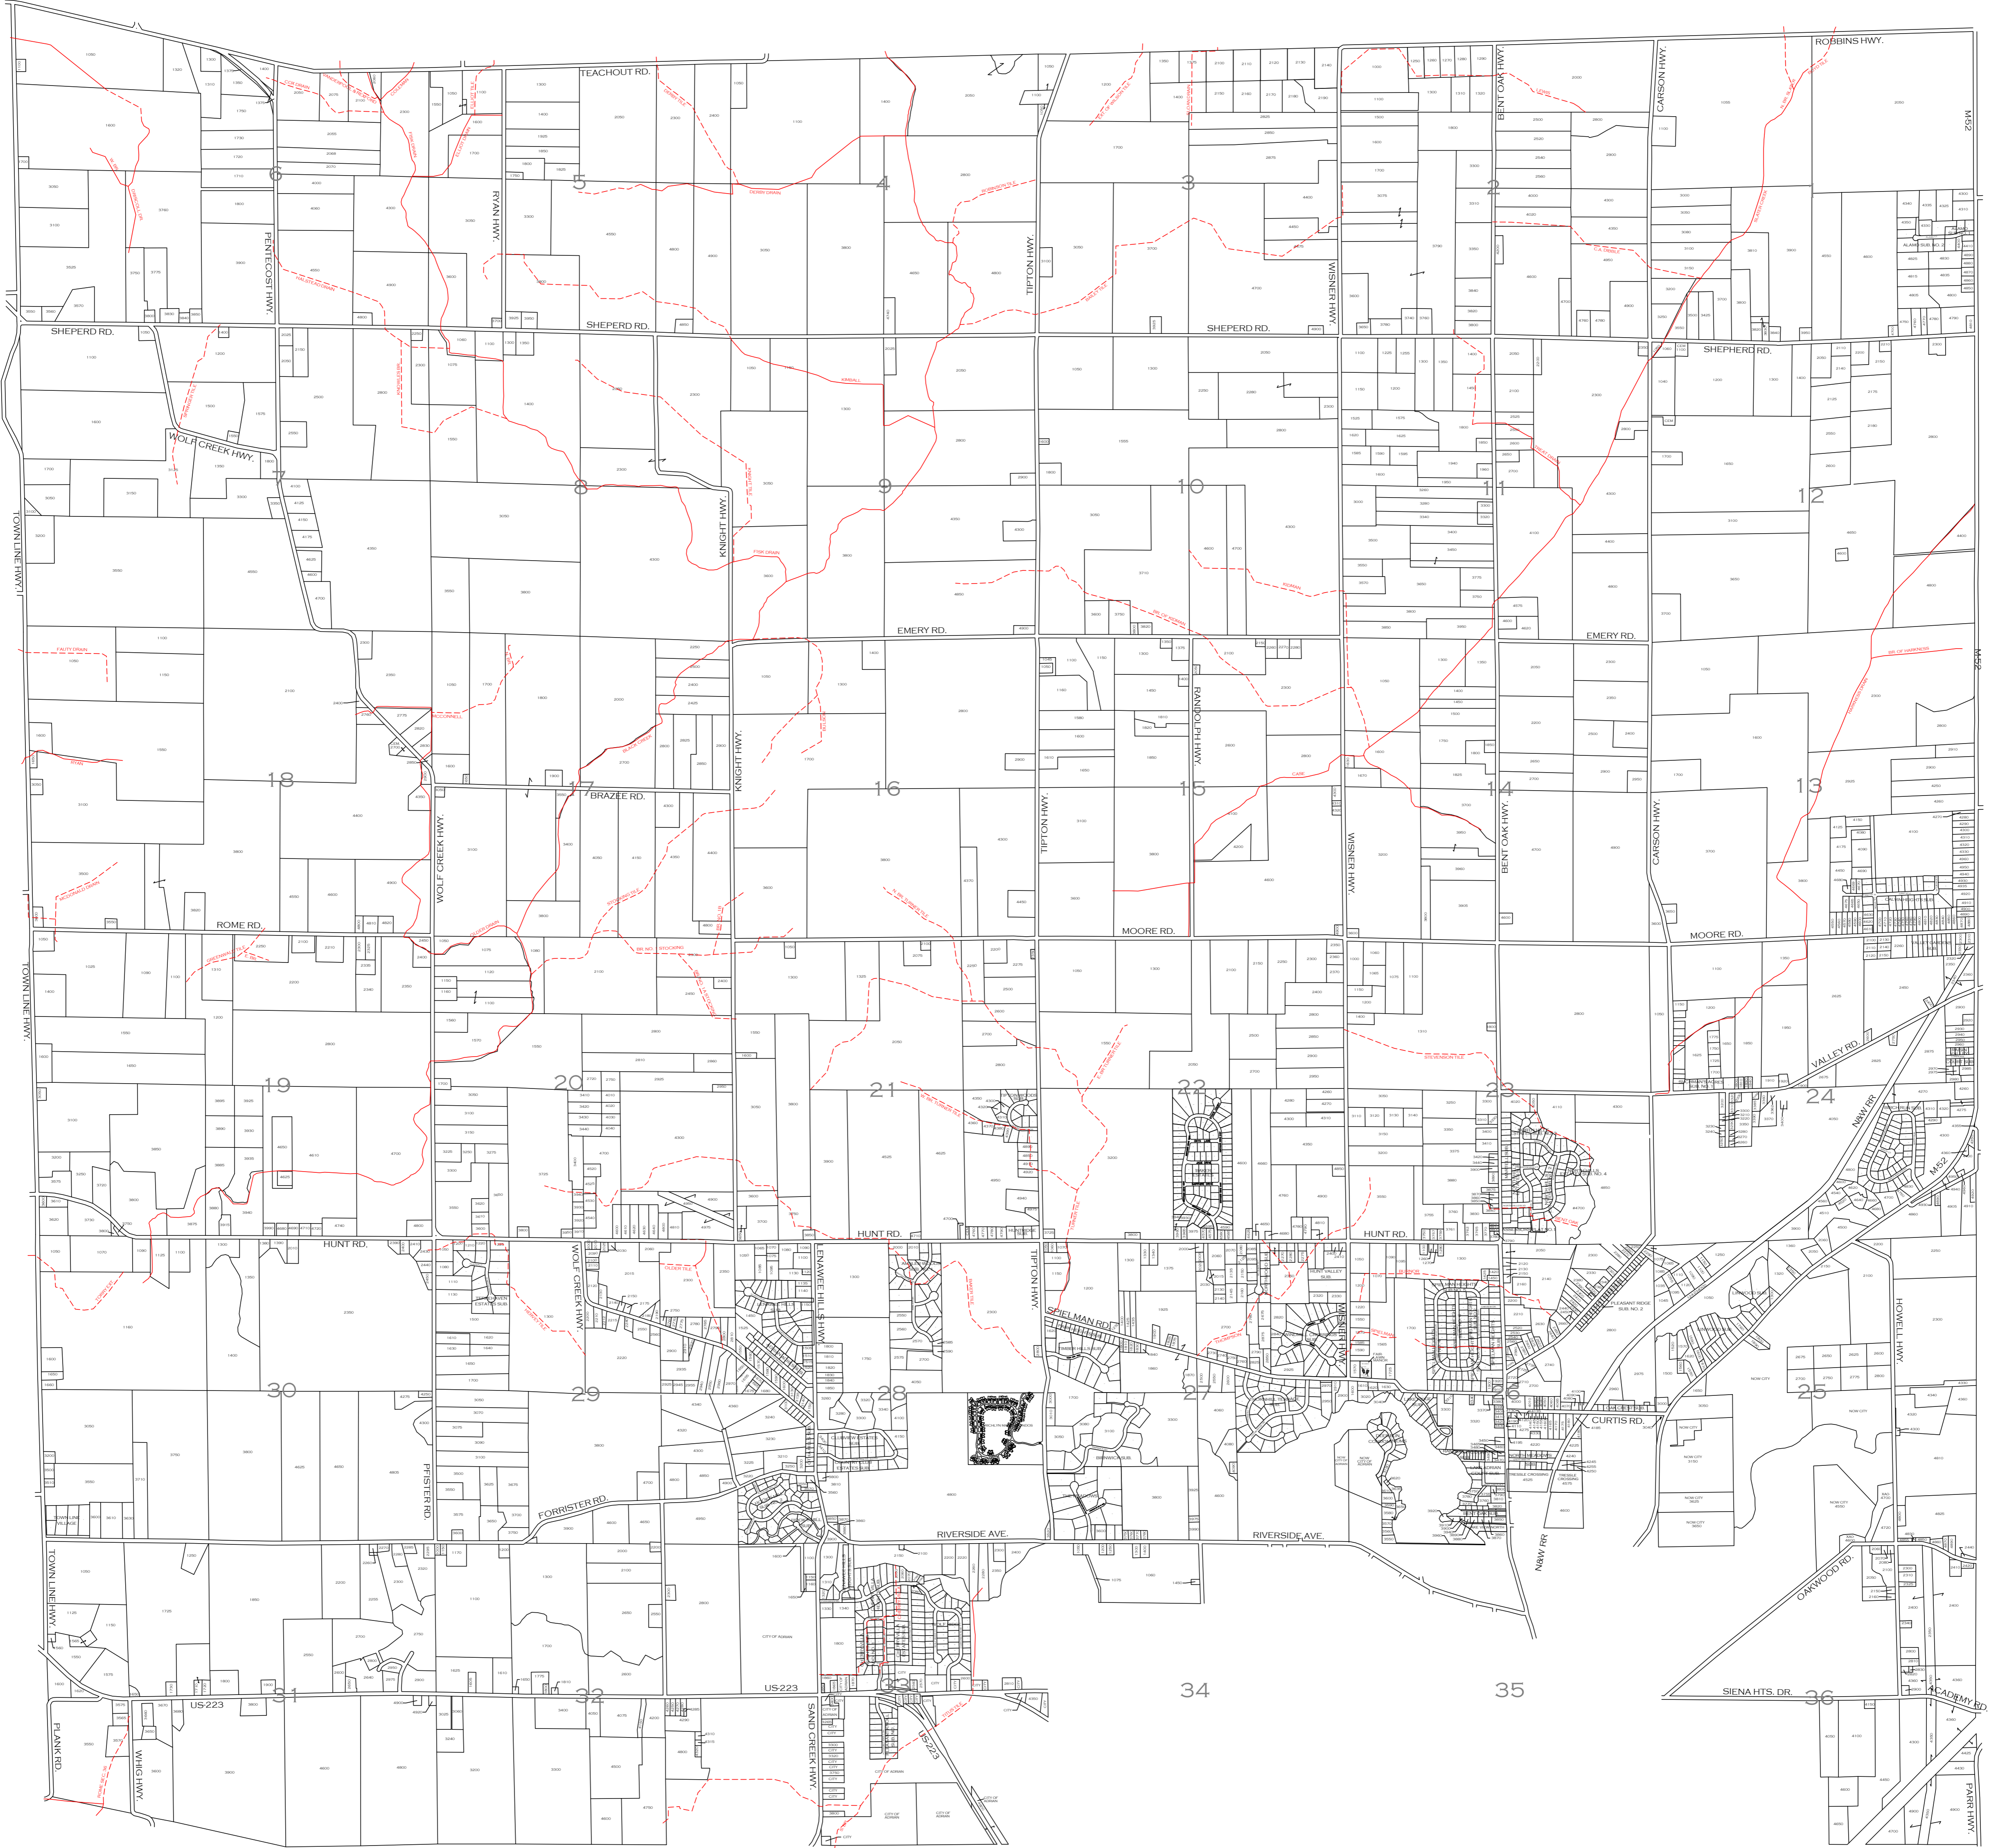

ADRIAN (T.6S. - R.3E.) LENAWEE COUNTY

DESIGNATED COUNTY DRAINS

*NOTE: THIS MAP IS INTENDED FOR ILLUSTRATION/REFERENCE ONLY.
LENAWEE COUNTY DOES NOT WARRANT THE ACCURACY OF THIS MAP.